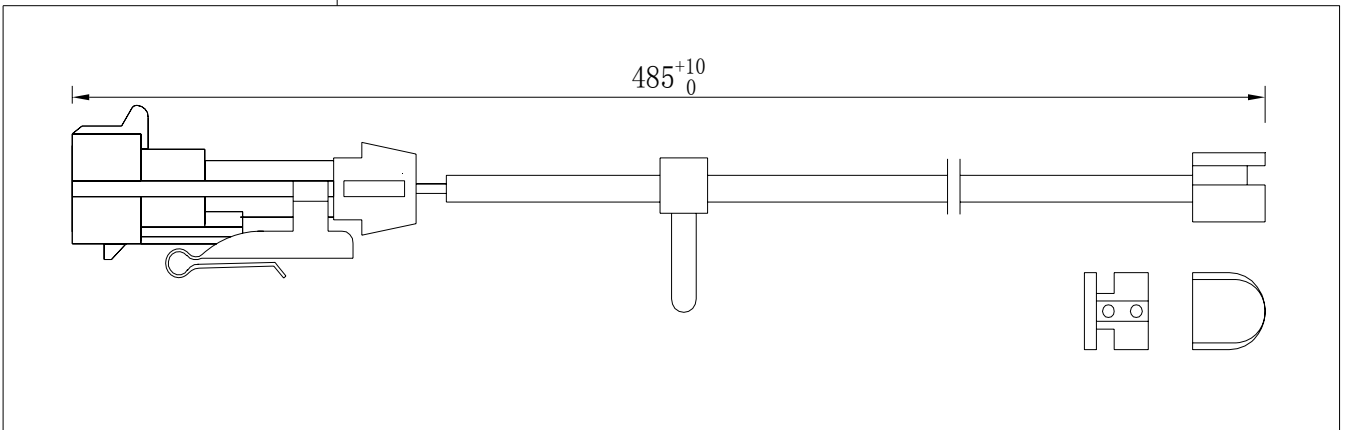

18026765/18040234

总长GENERAL: 485⁺¹⁰₀ mm

OEM:97601C

总长GENERAL:310±5mm

OEM:97606C

总长GENERAL:280±5mm

WVA425117

总长GENERAL: 200⁺¹⁰₀mm