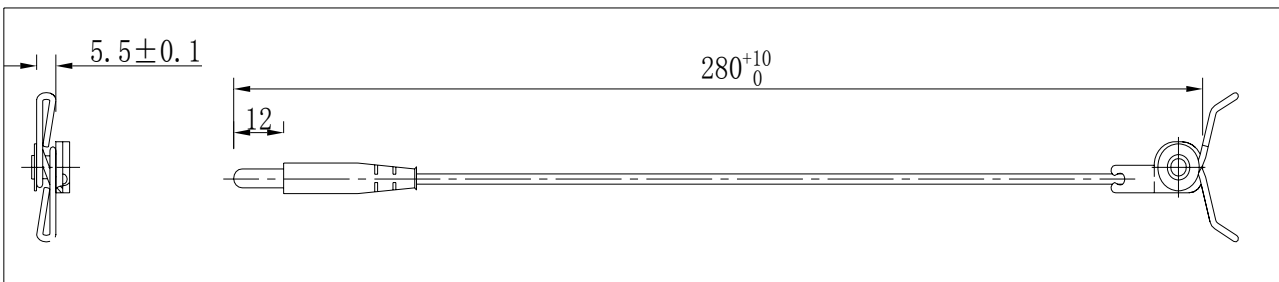

OEM:WVA7701203967

总长GENERAL: 280⁺¹⁰₀mm