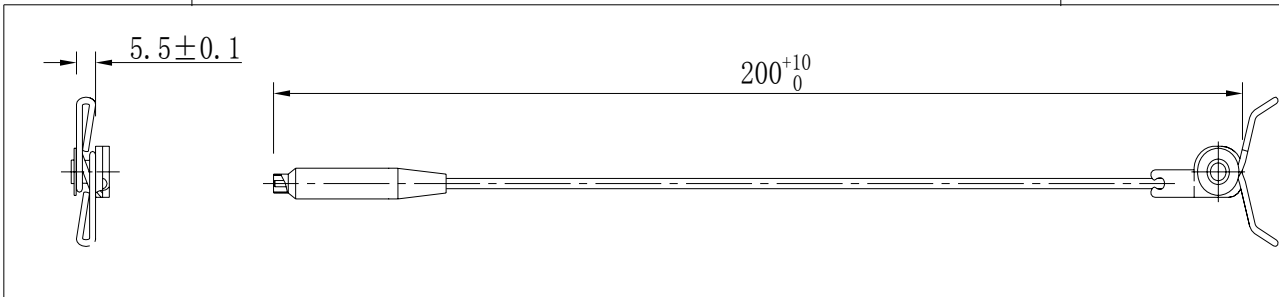

18026765/18040234

总长GENERAL: 485⁺¹⁰₀ mm

OEM:97601C

总长GENERAL:310±5mm

OEM:97606C

总长GENERAL:280±5mm

WVA425117

总长GENERAL: 200⁺¹⁰₀mm