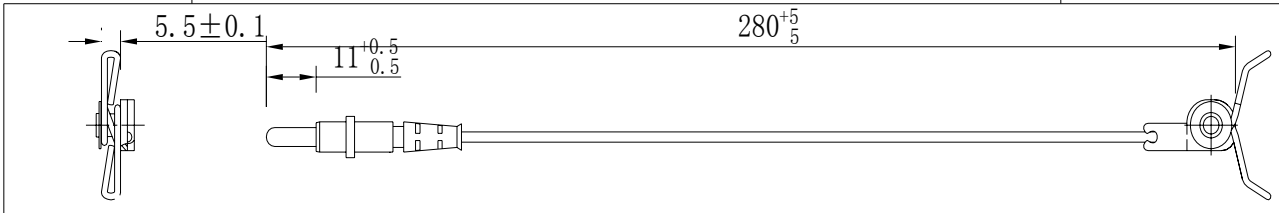

18026765/18040234

总长GENERAL: 485⁺¹⁰₀ mm

OEM:97601C

总长GENERAL:310±5mm

OEM:97606C

总长GENERAL:280±5mm

WVA425117

总长GENERAL: 200⁺¹⁰₀mm