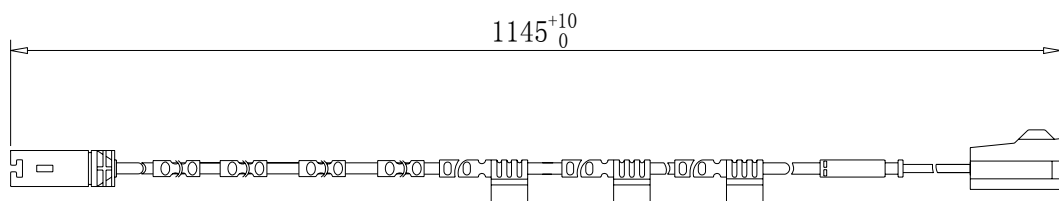

BS. BM. 068   OEM:34356792573   总长GENERAL: 1145⁺¹⁰₀mm