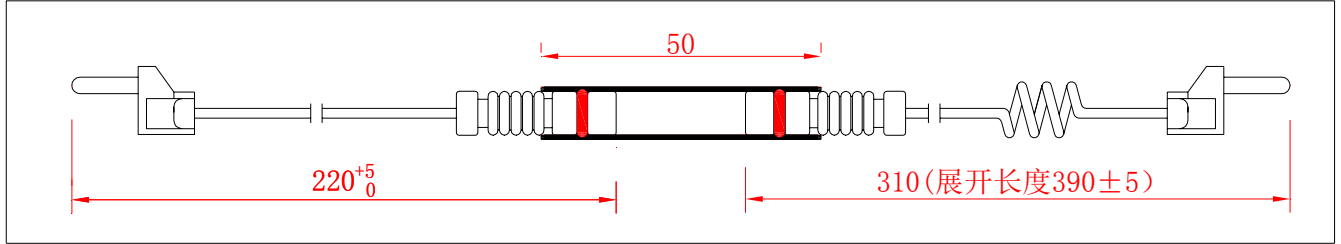

BS. BM. 060 OEM:34356792563 总长GENERAL: 1010⁺¹⁰₅mm

BS. BM. 061 OEM:34356792564 总长GENERAL: 1110⁺¹⁰₀mm

BS. BM. 062 OEM:34356792565 总长GENERAL: 1140⁺¹⁰₀mm

BS. BC. 001 OEM: 0024205520 0024200820 总长GENERAL: 220/310mm