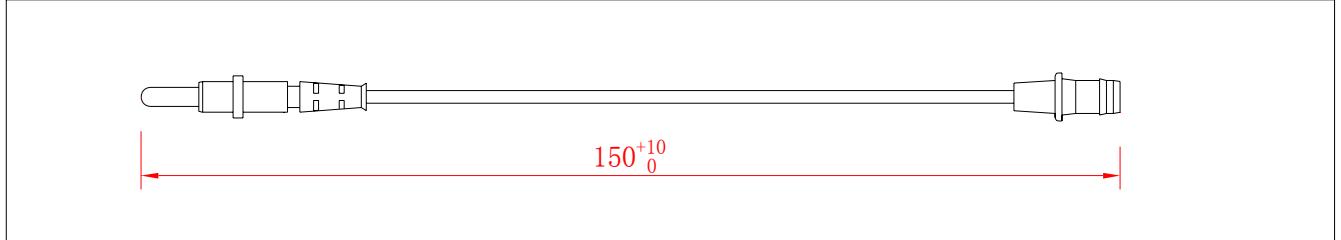

BS. BC. 002 OEM: 0004200402 总长GENERAL: 150^{+10}_0 mm