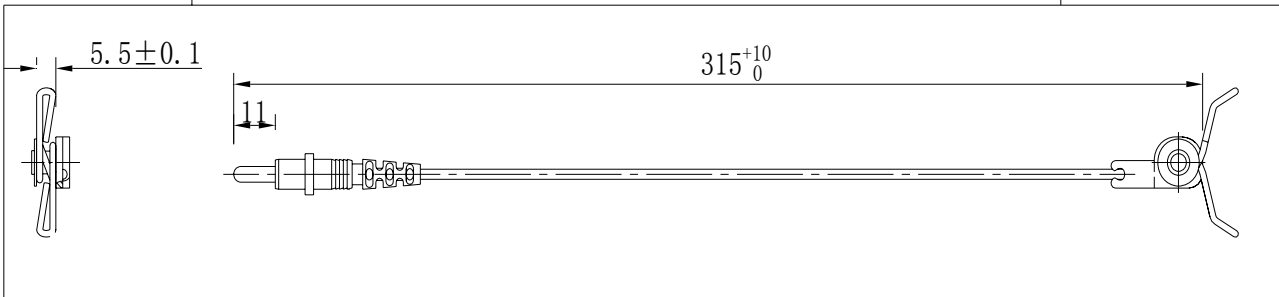

WVA425154

总长GENERAL: 315⁺¹⁰₀mm