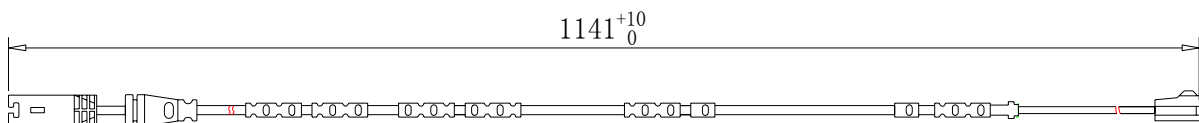

BS. BM. 062   OEM:34356792565   总长GENERAL: 1140⁺¹⁰₀mm