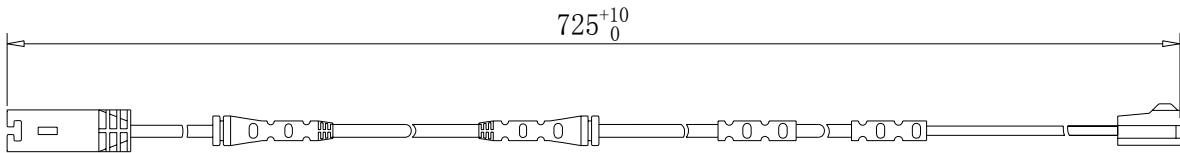

BS. BM. 067 OEM:34356792572 总长GENERAL: 810⁺¹⁰₀mm

BS. BM. 068 OEM:34356792573 总长GENERAL: 1145⁺¹⁰₀mm

BS. BM. 057 OEM:34356792559 总长GENERAL: 810⁺¹⁰₀mm

BS. BM. 058 OEM:34356792560 总长GENERAL: 725⁺¹⁰₀mm

BS. BM. 059 OEM:34356792561 总长GENERAL: 865⁺¹⁰₀mm