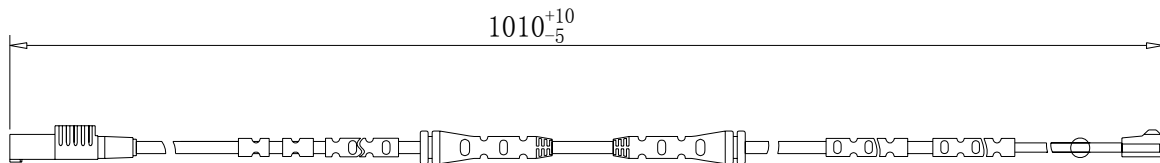

BS. BM. 060   OEM:34356792563   总长GENERAL: 1010⁺¹⁰₅mm