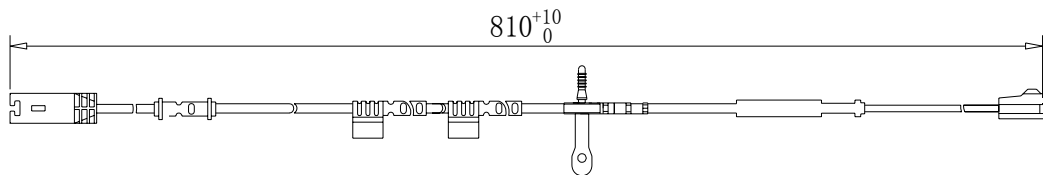

BS. BM. 067   OEM:34356792572   总长GENERAL: 810⁺¹⁰₀mm